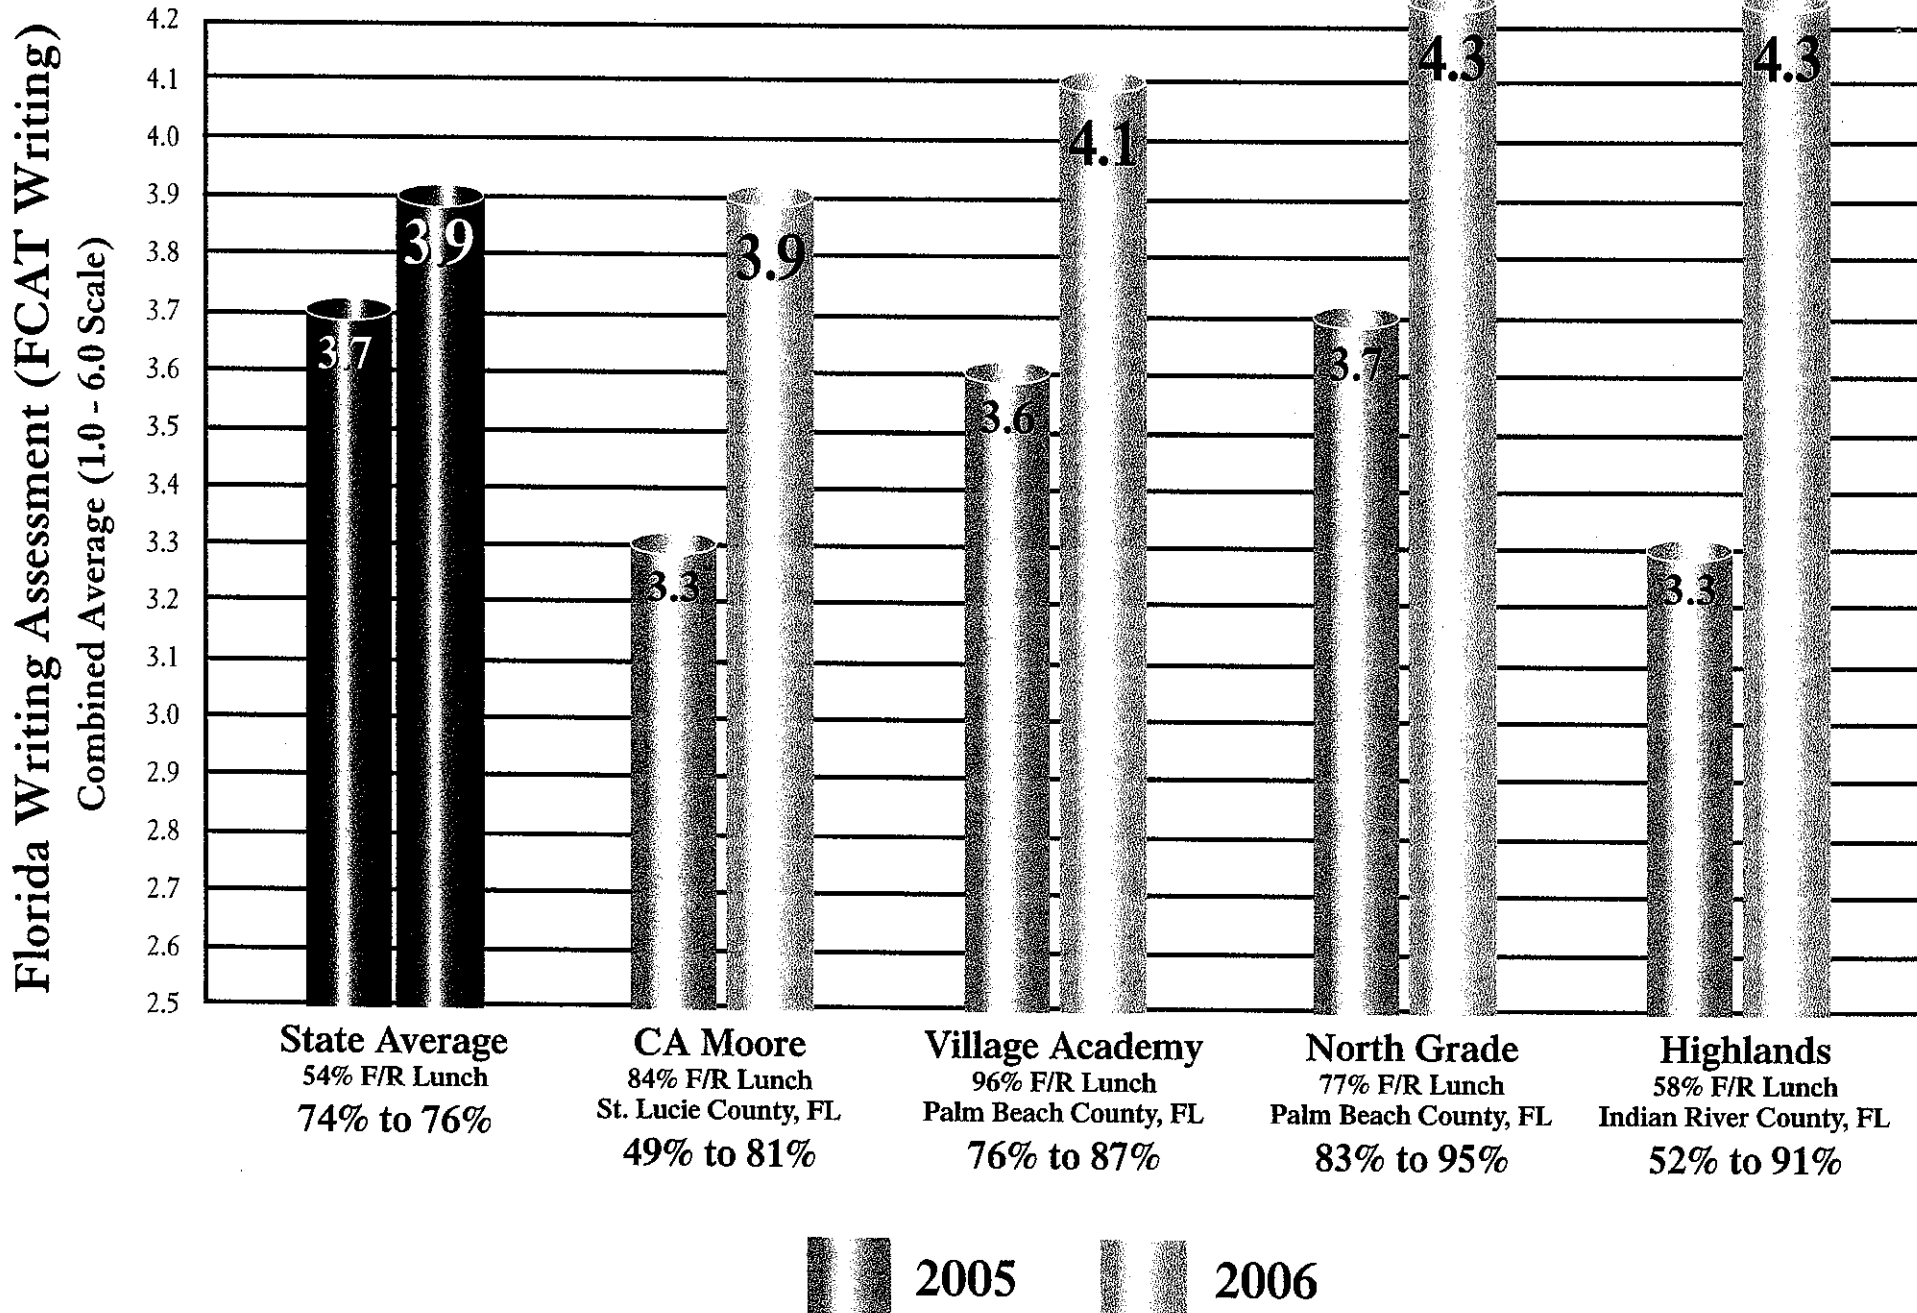

Schools with Something to SMILE about

(All curriculum groups)

State Average
 54% F/R Lunch
 74% to 76%

CA Moore
 84% F/R Lunch
 St. Lucie County, FL
 49% to 81%

Village Academy
 96% F/R Lunch
 Palm Beach County, FL
 76% to 87%

North Grade
 77% F/R Lunch
 Palm Beach County, FL
 83% to 95%

Highlands
 58% F/R Lunch
 Indian River County, FL
 52% to 91%

*Percentage of students meeting the state's standards between 2005 and 2006